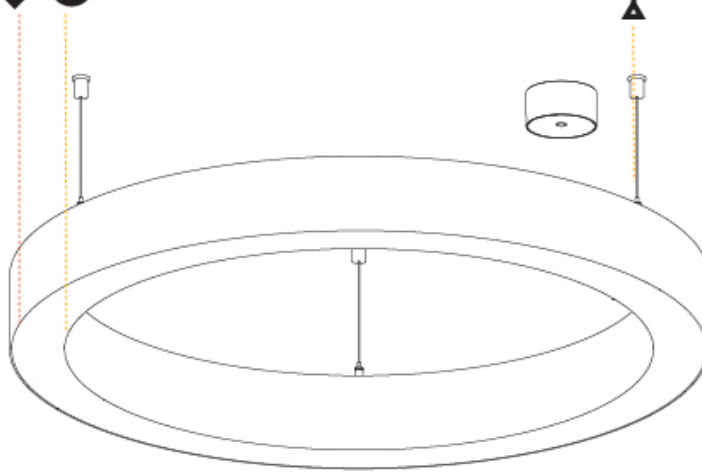

Ø 670mm 26 3/8"

Ø 800mm 31 1/2"

90mm 3 9/16"

PROJECT	_____
TYPE	_____
SPECIFIER	_____
QUANTITY	_____
DATE	_____

For Color / Finish Chart & Symbology see Appendix or product page downloadable area.

°K

Dimming	DP	DV	
	Phase	0-10V	
Color Temperature	30K	35K	°K
	3000K	3500K	
Diffuser	01	02	D
	Opal	Micro-Prism	
Suspension Cable Color and Length	..05	..10	
	2000	6000	