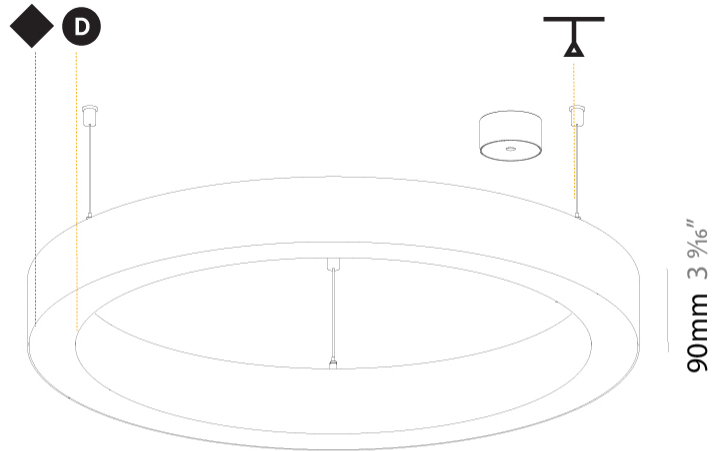

GENERAL

Series: Glorious
 Subseries: Glorious Slim
 Brand: Prolicht
 Division: Architectural
 Mounting Type: Suspension
 Mounting Location: Ceiling
 Subcategory: Ambient

PHYSICAL

Shape: Round
 Diameter (mm): 800
 Diameter (in): 31 1/2
 Height (mm): 90
 Height (in): 3 9/16
 Max. Overall Height (mm): 2090
 Max. Overall Height (in): 82 5/16
 Light Distribution: Direct
 Weight (kg): 6.772
 Weight (lbs): 14.93
 Diffuser: [PMMA - Opal or Micro-Prism](#)
 Fixture Finish: [SSR / BKV / CWI / CRY / HAB / UFT / ITA / RUA / FTG / MYG / LOD / PUS / FRO / FUP / KIA / POP / BLS / SPG / MEY / GOH / GUM / CHC / COM / ABZ / JAG / OBR / MOS / ROR](#)
 Fixture Material: Aluminum
 Cable Details: 2000mm or 6000mm Transparent Cable

OPTICAL

Beam Angle: 110

RATINGS AND CERTIFICATIONS

Certified By: Certified for North American Standards
 IP rating: IP20

Ø 670mm 26 3/8"

Ø 800mm 31 1/2"

PROJECT	
TYPE	
SPECIFIER	
QUANTITY	
DATE	

GLORIOUS SLIM SUSPENSION

GENERAL

Series: Glorious
Subseries: Glorious Slim
Brand: Prolicht
Division: Architectural
Mounting Type: Suspension
Mounting Location: Ceiling
Subcategory: Ambient

PHYSICAL

Shape: Round
Diameter (mm): 800
Diameter (in): 31 1/2
Height (mm): 90
Height (in): 3 9/16
Max. Overall Height (mm): 2090
Max. Overall Height (in): 82 5/16
Light Distribution: Direct / Indirect
Weight (kg): 8.128
Weight (lbs): 17.92
Diffuser: PMMA - Opal or Micro-Prism
Fixture Finish: SSR / BKV / CWI / CRY / HAB / UFT / ITA / RUA / FTG / MYG / LOD / PUS / FRO / FUP / KIA / POP / BLS / SPG / MEY / GOH / GUM / CHC / COM / ABZ / JAG / OBR / MOS / ROR
Fixture Material: Aluminum
Cable Details: 2000mm or 6000mm Transparent Cable